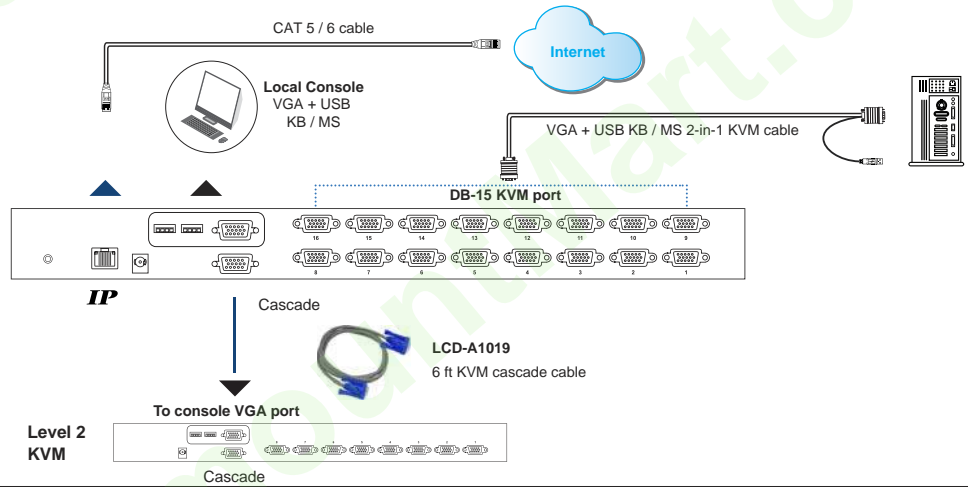

IP Models - local console + IP console

LCDK1038

LCDK1039

KVM Port	
Port # :	8 or 16
Connector :	DB-15
Connectivity :	VGA + USB KB / MS 2-in-1 KVM cable (6 / 10 / 15 feet)
Resolution :	16:10 - max. 1920 x 1200 / 4:3 - max. 1600 x 1200
Local Console	
Graphic Connector :	1 x DB-15 VGA
Input device :	2 x USB type A for keyboard & mouse
Resolution :	16:10 - max. 1920 x 1200 / 4:3 - max. 1600 x 1200

IP Console	
Connector :	RJ45
User management :	1 x active user, 15-user login
Network protocol :	DHCP / BOOTP / DNS
Security :	SSL v3, RSA, AES, HTTP / HTTPS, CSR
Browser :	Internet Explorer
Resolution :	4:3 - max. 1600 x 1200

** IP console upgrade option for resolution support 1920 x 1080

Benefits

- DB-15 KVM with 8 or 16 ports in 1U
- Local console & KVM ports support resolution up to 1920 x 1200
- Multi-platform for PC, server, Blade Server & SUN / MAC
- Port switching via OSD, front button & keyboard hotkeys
- Multi lingual OSD menu
- Hot pluggable, no software or drivers required
- Cascade levels up to 8 KVM switches

Options

- DC power options : 12V / 24V / 48V / 110V / 125V

IP console connection

LCD-A1014 / 1015 / 1016
6 / 10 / 15 ft USB KVM cable

KVM Cascade

- 8-level cascade up to 128 servers
- KVM cascade via LCD-A1019
- Level 2 - 8 KVM must be basic models : LCDK1020 / 1021
- 1st level KVM takes all control of slave KVMs