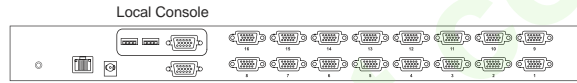

IP Models - local console + IP console

LCDK1038

LCDK1039

KVM Port	
Port # :	8 or 16
Connector :	DB-15
Connectivity :	VGA + USB KB / MS 2-in-1 KVM cable (6 / 10 / 15 feet)
Resolution :	16:10 - max. 1920 x 1200 / 4:3 - max. 1600 x 1200
Local Console	
Graphic Connector :	1 x DB-15 VGA
Input device :	2 x USB type A for keyboard & mouse
Resolution :	16:10 - max. 1920 x 1200 / 4:3 - max. 1600 x 1200

** IP console upgrade option for resolution support 1920 x 1080

Benefits

- DB-15 KVM with 8 or 16 ports in 1U
- Local console & KVM ports support resolution up to 1920 x 1200
- Multi-platform for PC, server, Blade Server & SUN / MAC
- Port switching via OSD, front button & keyboard hotkeys
- Multi lingual OSD menu
- Hot pluggable, no software or drivers required
- Cascade levels up to 8 KVM switches