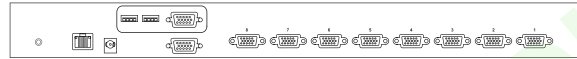

IP Models - local console + IP console

LCDK1038

LCDK1039

KVM Port	
Port # :	8 or 16
Connector :	DB-15
Connectivity :	VGA + USB KB / MS 2-in-1 KVM cable (6 / 10 / 15 feet)
Resolution :	16:10 - max. 1920 x 1200 / 4:3 - max. 1600 x 1200
Local Console	
Graphic Connector :	1 x DB-15 VGA
Input device :	2 x USB type A for keyboard & mouse
Resolution :	16:10 - max. 1920 x 1200 / 4:3 - max. 1600 x 1200